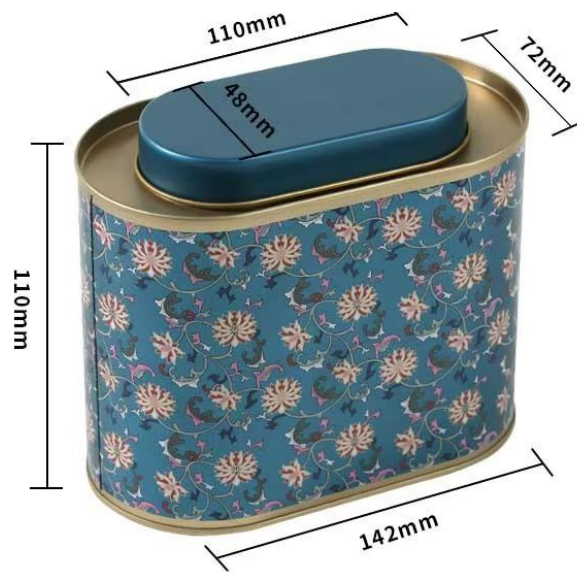

Vintage Style Tea Box

TC-NO.N1-N3
3 Colors

Sealed Tins For Tea

Customizing Label Stickers On Your Needs

TC-NO.A1-A4
4 colors
D90*H160mm

Customizing Label Stickers On Your Needs

4 Colors 2 Size Available

D83*H155MM